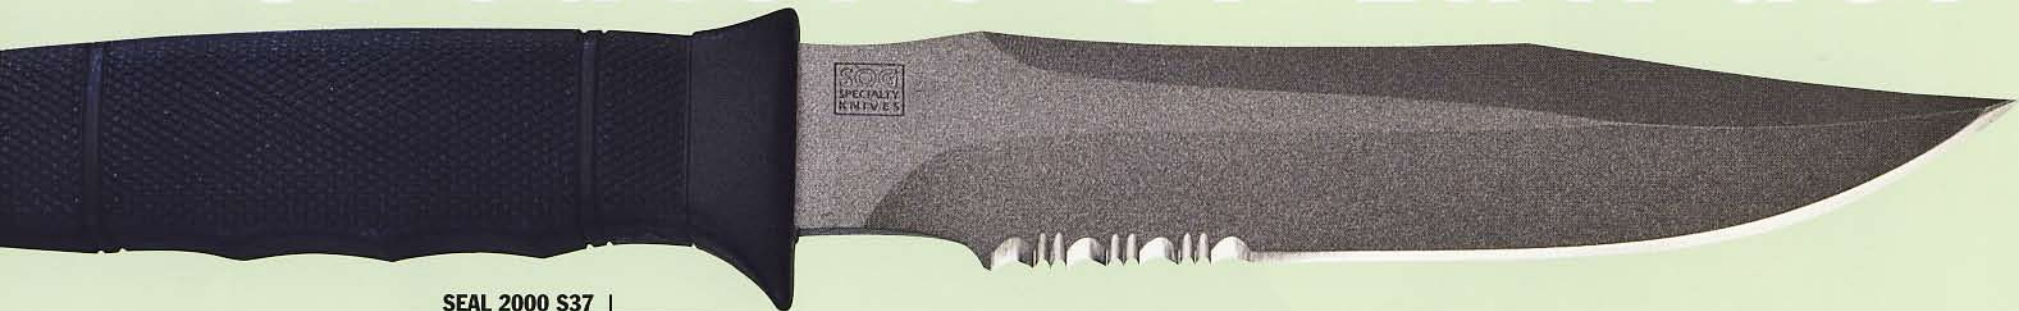

SEAL 2000 S37

Blade 7" x .250"
Stainless 440A Powder Coated
Rc. 56-58 Weight 12.8 oz.
Zytel Glass Reinforced Handle

Kydex Sheath

Seal Knife Evaluation

The SEAL knife evaluation program included: tip breaking stress, blade breaking limit, sharpness, edge retention, handle twist off force, two week salt water immersion tests, gasoline and acetylene torch resistance, chopping, hammering, prying, penetration tests, cutting six different types of rope and line, low noise and reflectivity evaluation, plus an intense hands-on competition in the field.