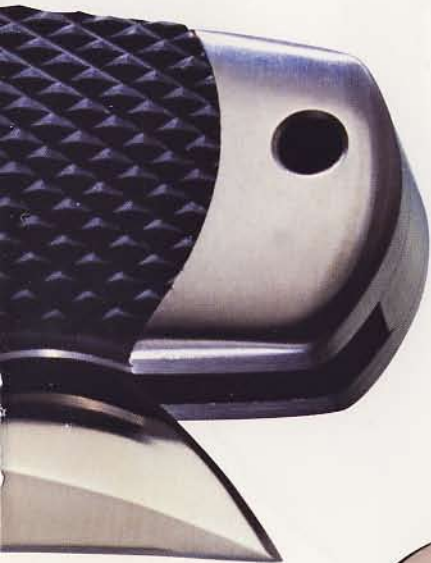

Mini Gentleman M33 | Carbon Fiber Mini C33

Blade 2" x .075" Overall 4.6"
Steel 440 C Stainless Rc 56-57
Weight M33 1.5 oz. C33 .7 oz.