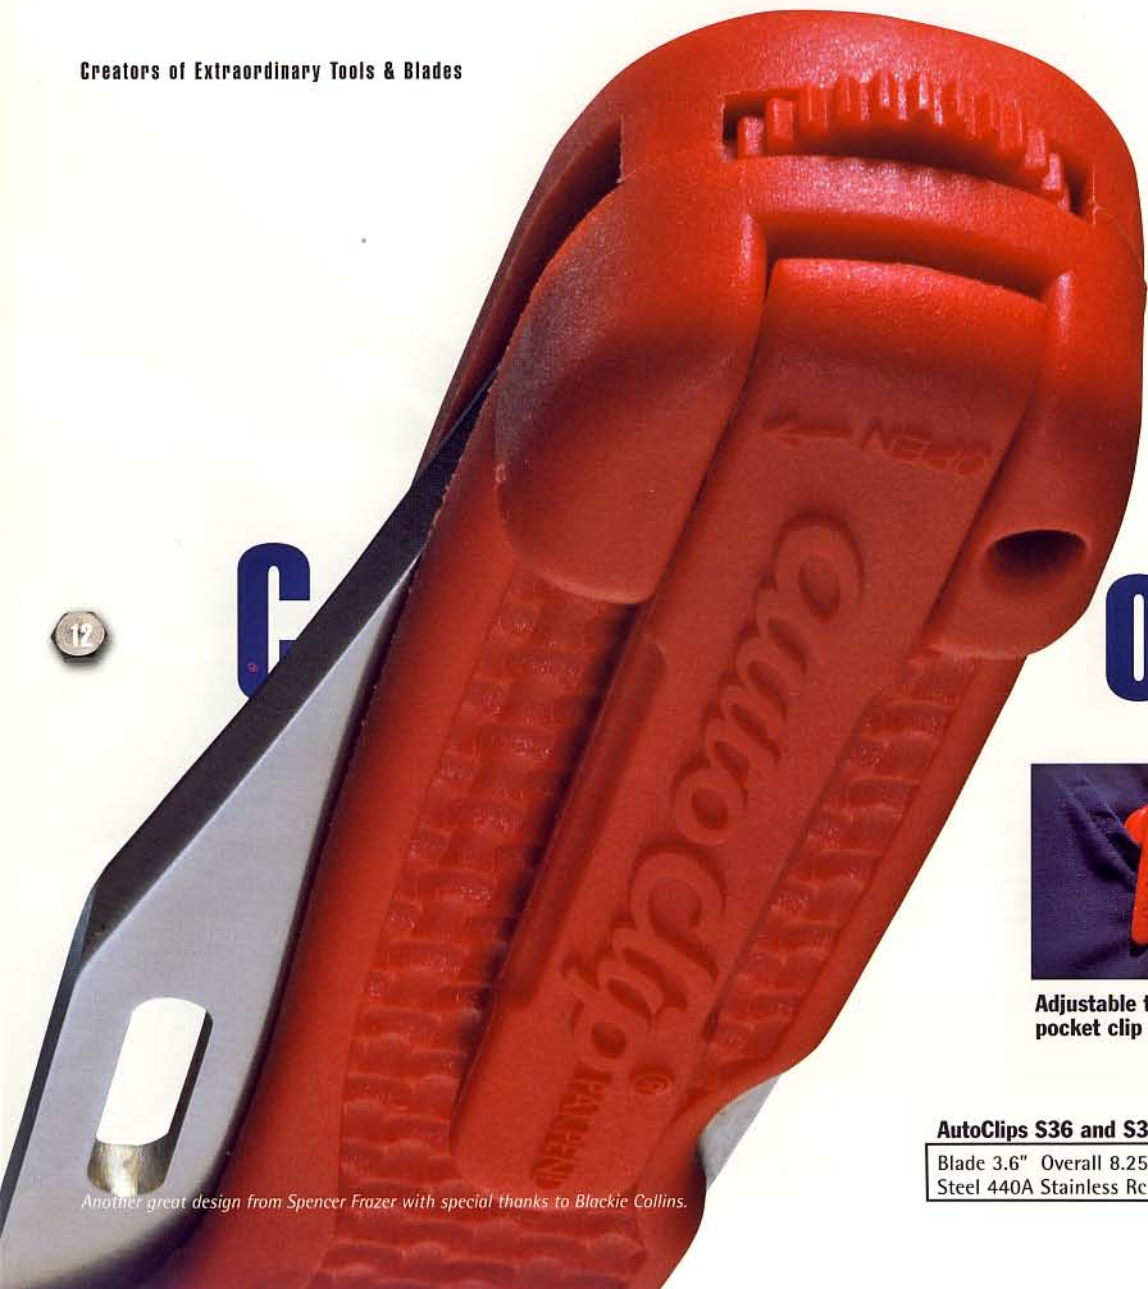

Optional Pouch Available

Featuring a proprietary angled edge for enhanced performance, this is one of the sharpest wire cutters you will ever use.

### Micro Toolclip S28

Micro Toolclip includes plier/gripper, wire cutter, spearpoint blade, serrated blade, medium screwdriver, and pry bar.

Length 3.75" Weight 3 oz. Glass Reinforced Zytel Handle

Optional Pouch Available

## AutoClip Series

The lightweight AutoClip series features the only knives in the world with adjustable tension pocket clips. This patented device is easily operated with a quick turn thumb wheel, allowing you to adjust your AutoClip to a thick belt, thin pocket, or to be virtually locked on for extended carry. AutoClip also contains a thumb slot for easy, one-handed opening. Lightweight Zytel handles feature a cleverly woven texture for a secure, no-slip grip.