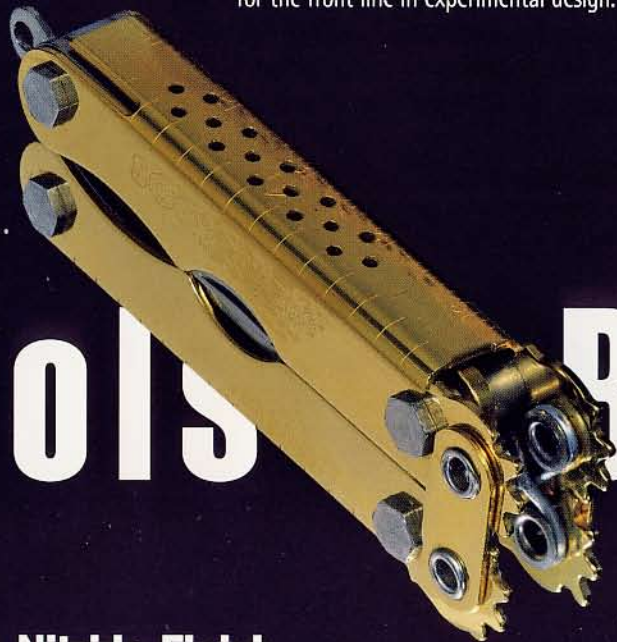

inary Tools Bl

Titanium Nitride Finish

Titanium Nitride coatings exhibit extreme Rc90 hardness, are exceptionally tough, scratch and peel resistant, and help corrosion resistance. Heavy wear surfaces like the pliers and wire cutters achieve superior life and performance with SOG TiNi Hardcased™ coatings. They also make a statement of style.

Gold Ti Pocket PowerPlier T44, Gold Ti PowerPlier T65, Gold Ti PowerLock T60
Gold Ti CrossCut T50G, Gold Ti CrossGrip T55G

Creators of Extraordinary Tools & Blades