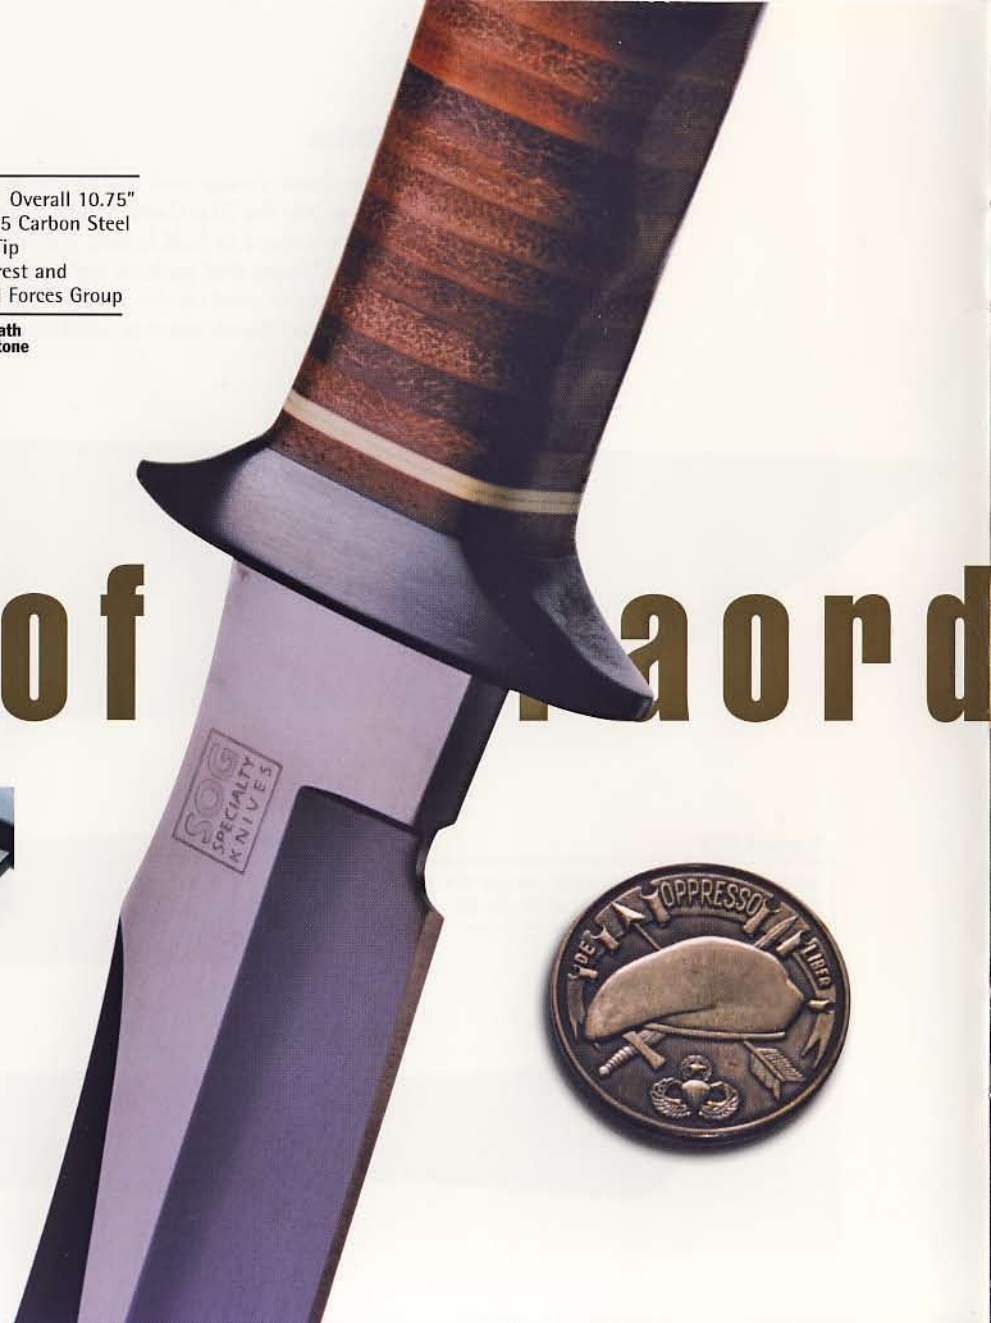

Bowie Series

Our original flagship is a replica of the original Studies and Observation Group knife secretly developed and used in the Vietnam War by the 5th Special Forces and other elite soldiers. These individuals were specialists in reconnaissance, infiltration, and behind lines operations. The SOG Bowie has become a classic that is unparalleled in authenticity and quality. The extremely thick blade, deep hollow grinds, and precision detailing such as the aircraft spinner nut and faceted tip are unmistakable signatures.

SOG Bowie S1 |

Blade 6.25" x .280" Overall 10.75"
Weight 12.2 oz. Sk-5 Carbon Steel
Rc 57-58 Faceted Tip
Engraved with SF Crest and
Vietnam 5th Special Forces Group

Black Leather Sheath
with Sharpening Stone

Creators of **Maord**

24