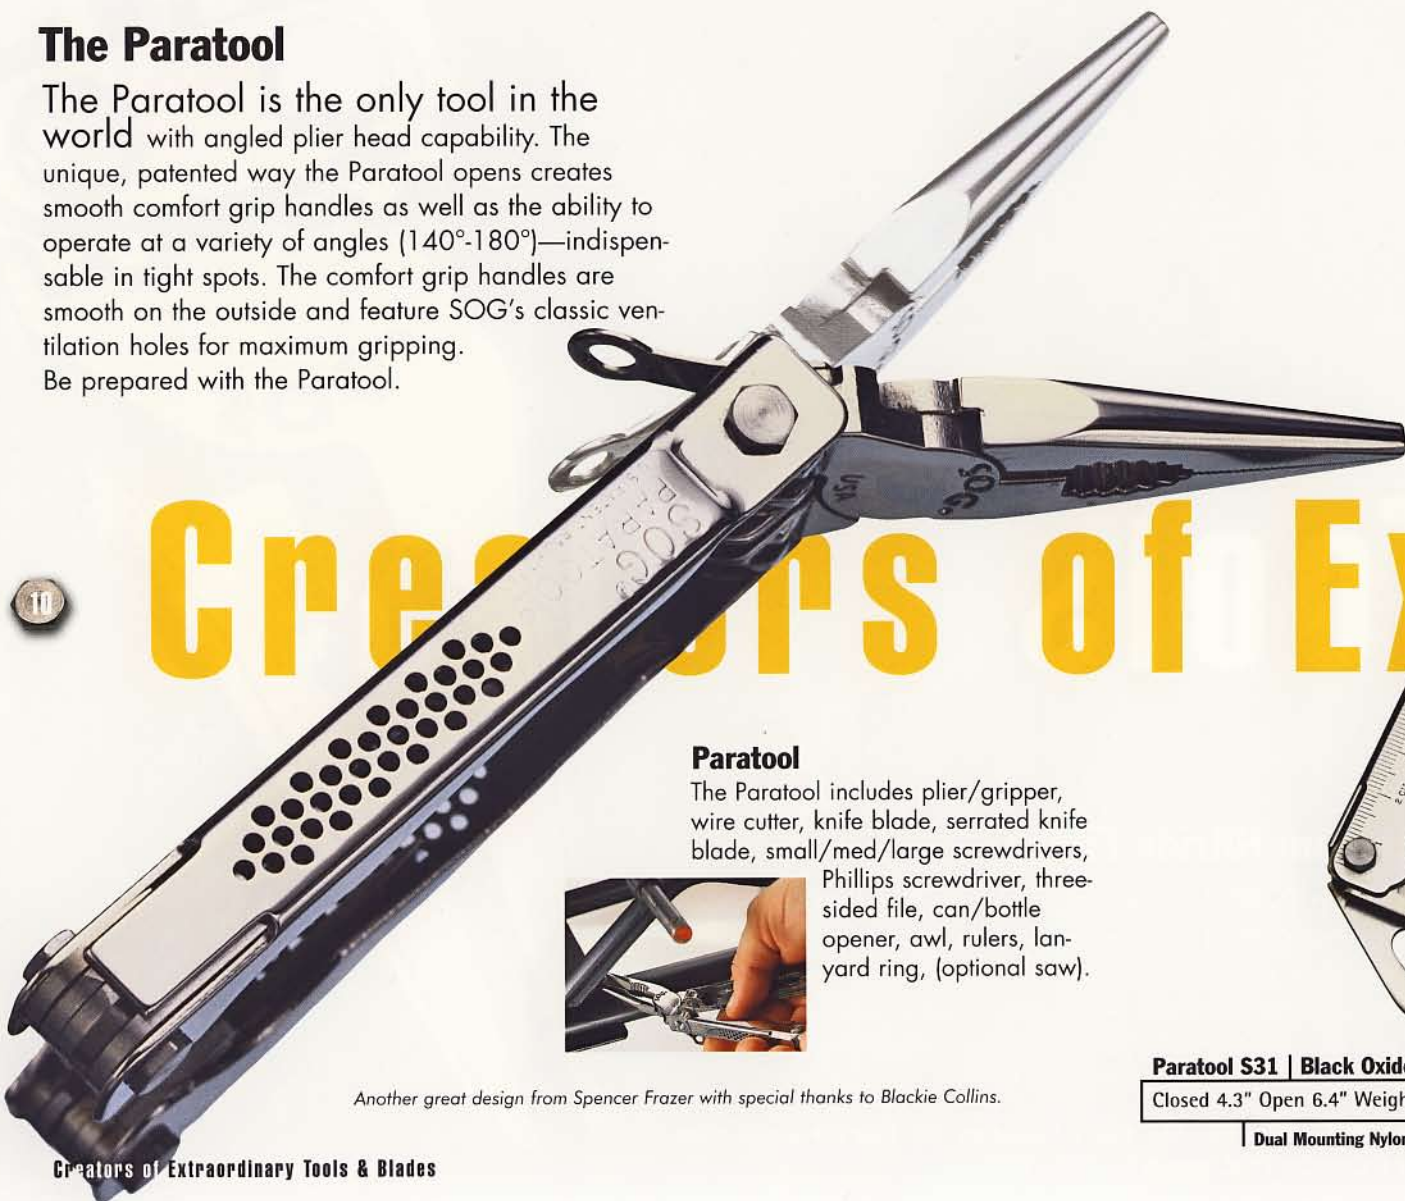

The Paratool

The Paratool is the only tool in the world with angled plier head capability. The unique, patented way the Paratool opens creates smooth comfort grip handles as well as the ability to operate at a variety of angles (140°-180°)—indispensable in tight spots. The comfort grip handles are smooth on the outside and feature SOG's classic ventilation holes for maximum gripping. Be prepared with the Paratool.

10 Creators of Extraordinary Tools & Blades

Paratool

The Paratool includes plier/gripper, wire cutter, knife blade, serrated knife blade, small/med/large screwdrivers, Phillips screwdriver, three-sided file, can/bottle opener, awl, rulers, lanyard ring, (optional saw).