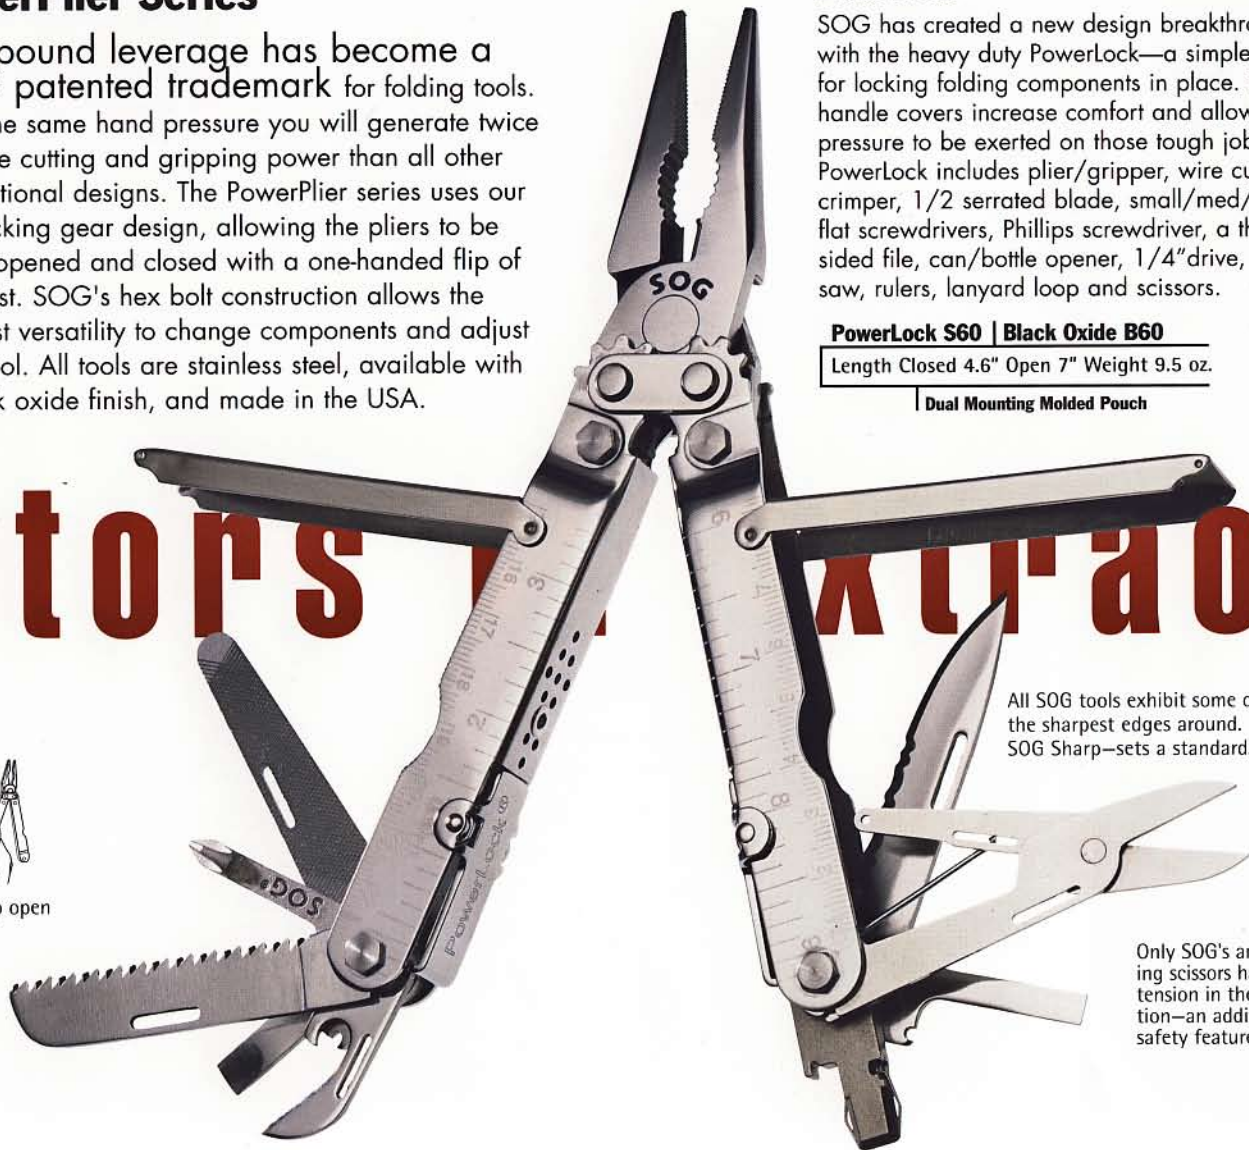

PowerLock

SOG has created a new design breakthrough with the heavy duty PowerLock—a simple system for locking folding components in place. Pivoting handle covers increase comfort and allow more pressure to be exerted on those tough jobs. The PowerLock includes plier/gripper, wire cutter, crimper, 1/2 serrated blade, small/med/large flat screwdrivers, Phillips screwdriver, a three-sided file, can/bottle opener, 1/4" drive, wood saw, rulers, lanyard loop and scissors.

PowerLock S60 | Black Oxide B60

Length Closed 4.6" Open 7" Weight 9.5 oz.

Dual Mounting Molded Pouch

Creators of Extraordinary

All SOG tools exhibit some of the sharpest edges around. SOG Sharp—sets a standard.

Only SOG's amazing folding scissors have spring tension in the open position—an additional SOG safety feature.