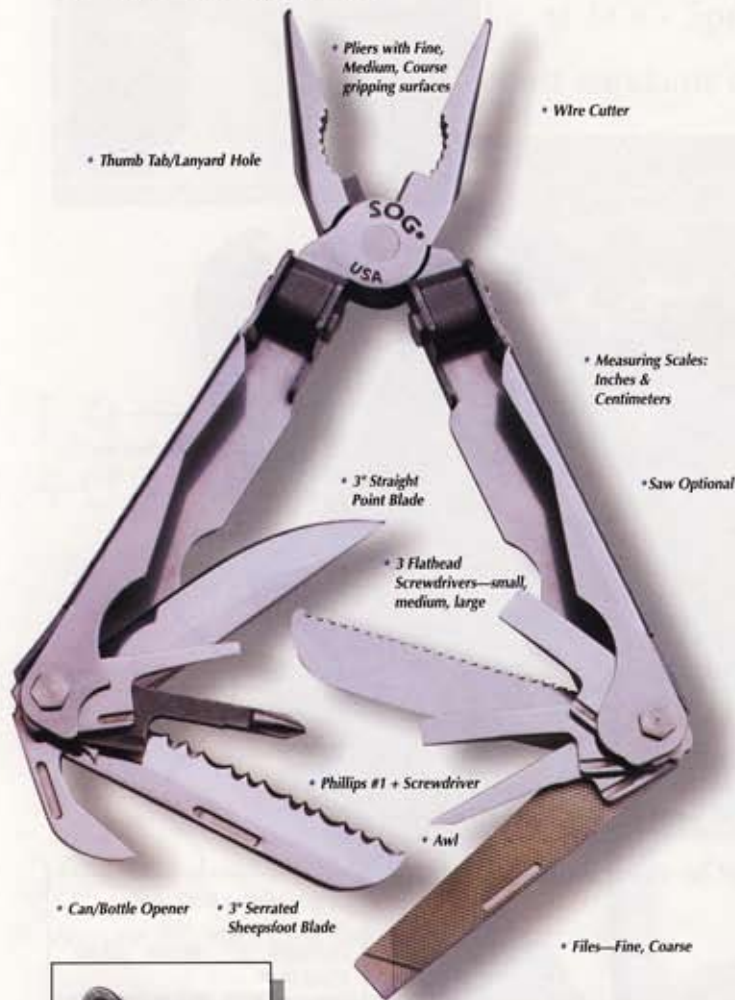

• Gear Driven

The Power Plier contains 12 individual tool blades in the handles...the most ever provided including the first 1/2 serrated drop point blade, 3 flat screwdrivers, Phillips screwdriver, #2 square drive, double tooth saw, 3-file types, can/bottle opener, small blade, awl, and chisel, as well as pliers, grippers, wirecutters, and inches/centimeter rulers.

The Power Plier can be tension adjusted and dismantled for cleaning or changing of the tool components. Use our wrench kit to make it more convenient!

USA Made.

The Rolls Royce of Pocket Tools.

PARATOOL

To Be Prepared