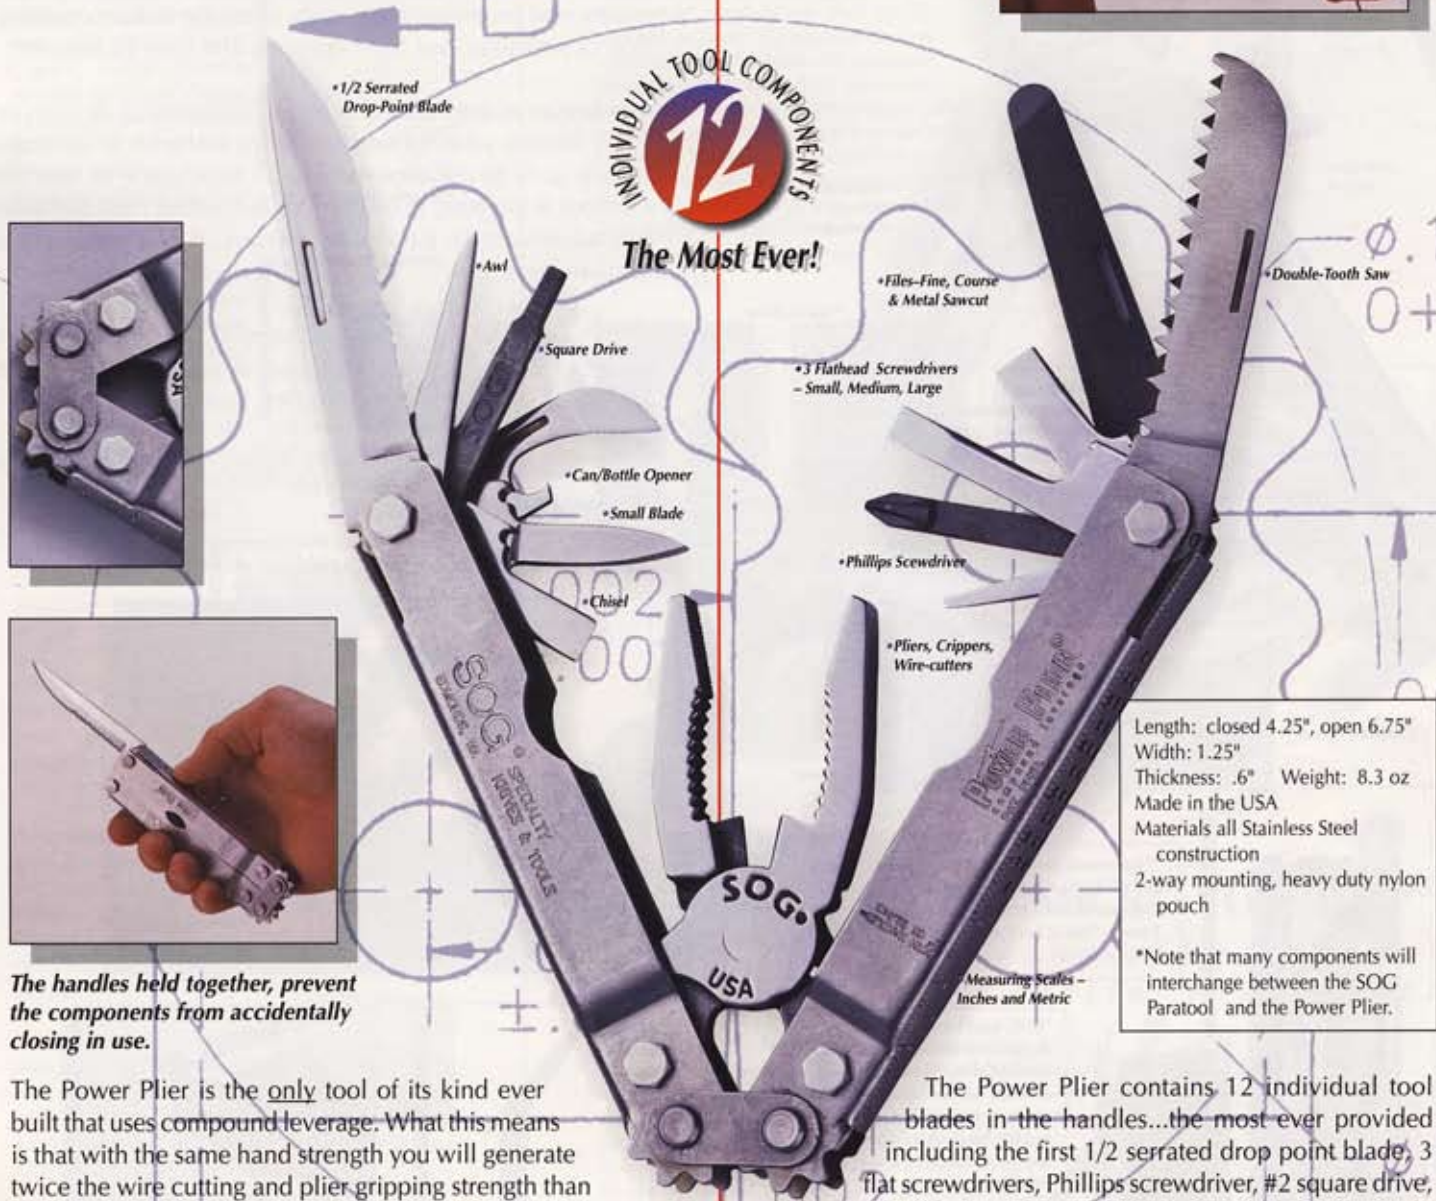

NOTE: FLATNESS ± 0.002
Gear up to the...

POWER PLIER®

compound leverage

INDIVIDUAL TOOL COMPONENTS
12

The Most Ever!

• 1/2 Serrated Drop-Point Blade

• Awl

• Square Drive

• Can/Bottle Opener

• Small Blade

• Chisel

• Files—Fine, Course & Metal Sawcut

• 3 Flathead Screwdrivers — Small, Medium, Large

• Phillips Screwdriver

• Pliers, Cippers, Wire-cutters

• Double-Tooth Saw

• Measuring Scales — Inches and Metric

Length: closed 4.25", open 6.75"
Width: 1.25"
Thickness: .6" Weight: 8.3 oz
Made in the USA
Materials all Stainless Steel construction
2-way mounting, heavy duty nylon pouch

*Note that many components will interchange between the SOG Paratool and the Power Plier.

The handles held together, prevent the components from accidentally closing in use.

The Power Plier is the only tool of its kind ever built that uses compound leverage. What this means is that with the same hand strength you will generate twice the wire cutting and plier-gripping strength than all other conventional designs!!! This also translates to superior hand comfort.

The Power Plier uses our interlocking gear design that allows the pliers to be opened and closed easily with a simple one hand release... similar to the butterfly knife!

The Power Plier symmetrically opens and closes like a bank vault...smooth and powerful.

• Gear Driven

The Power Plier contains 12 individual tool blades in the handles...the most ever provided including the first 1/2 serrated drop point blade, 3 flat screwdrivers, Phillips screwdriver, #2 square drive, double tooth saw, 3-file types, can/bottle opener, small blade, awl, and chisel, as well as pliers, grippers, wirecutters, and inches/centimeter rulers.

The Power Plier can be tension adjusted and dismantled for cleaning or changing of the tool components. Use our wrench kit to make it more convenient!

USA Made.

The Rolls Royce of Pocket Tools.