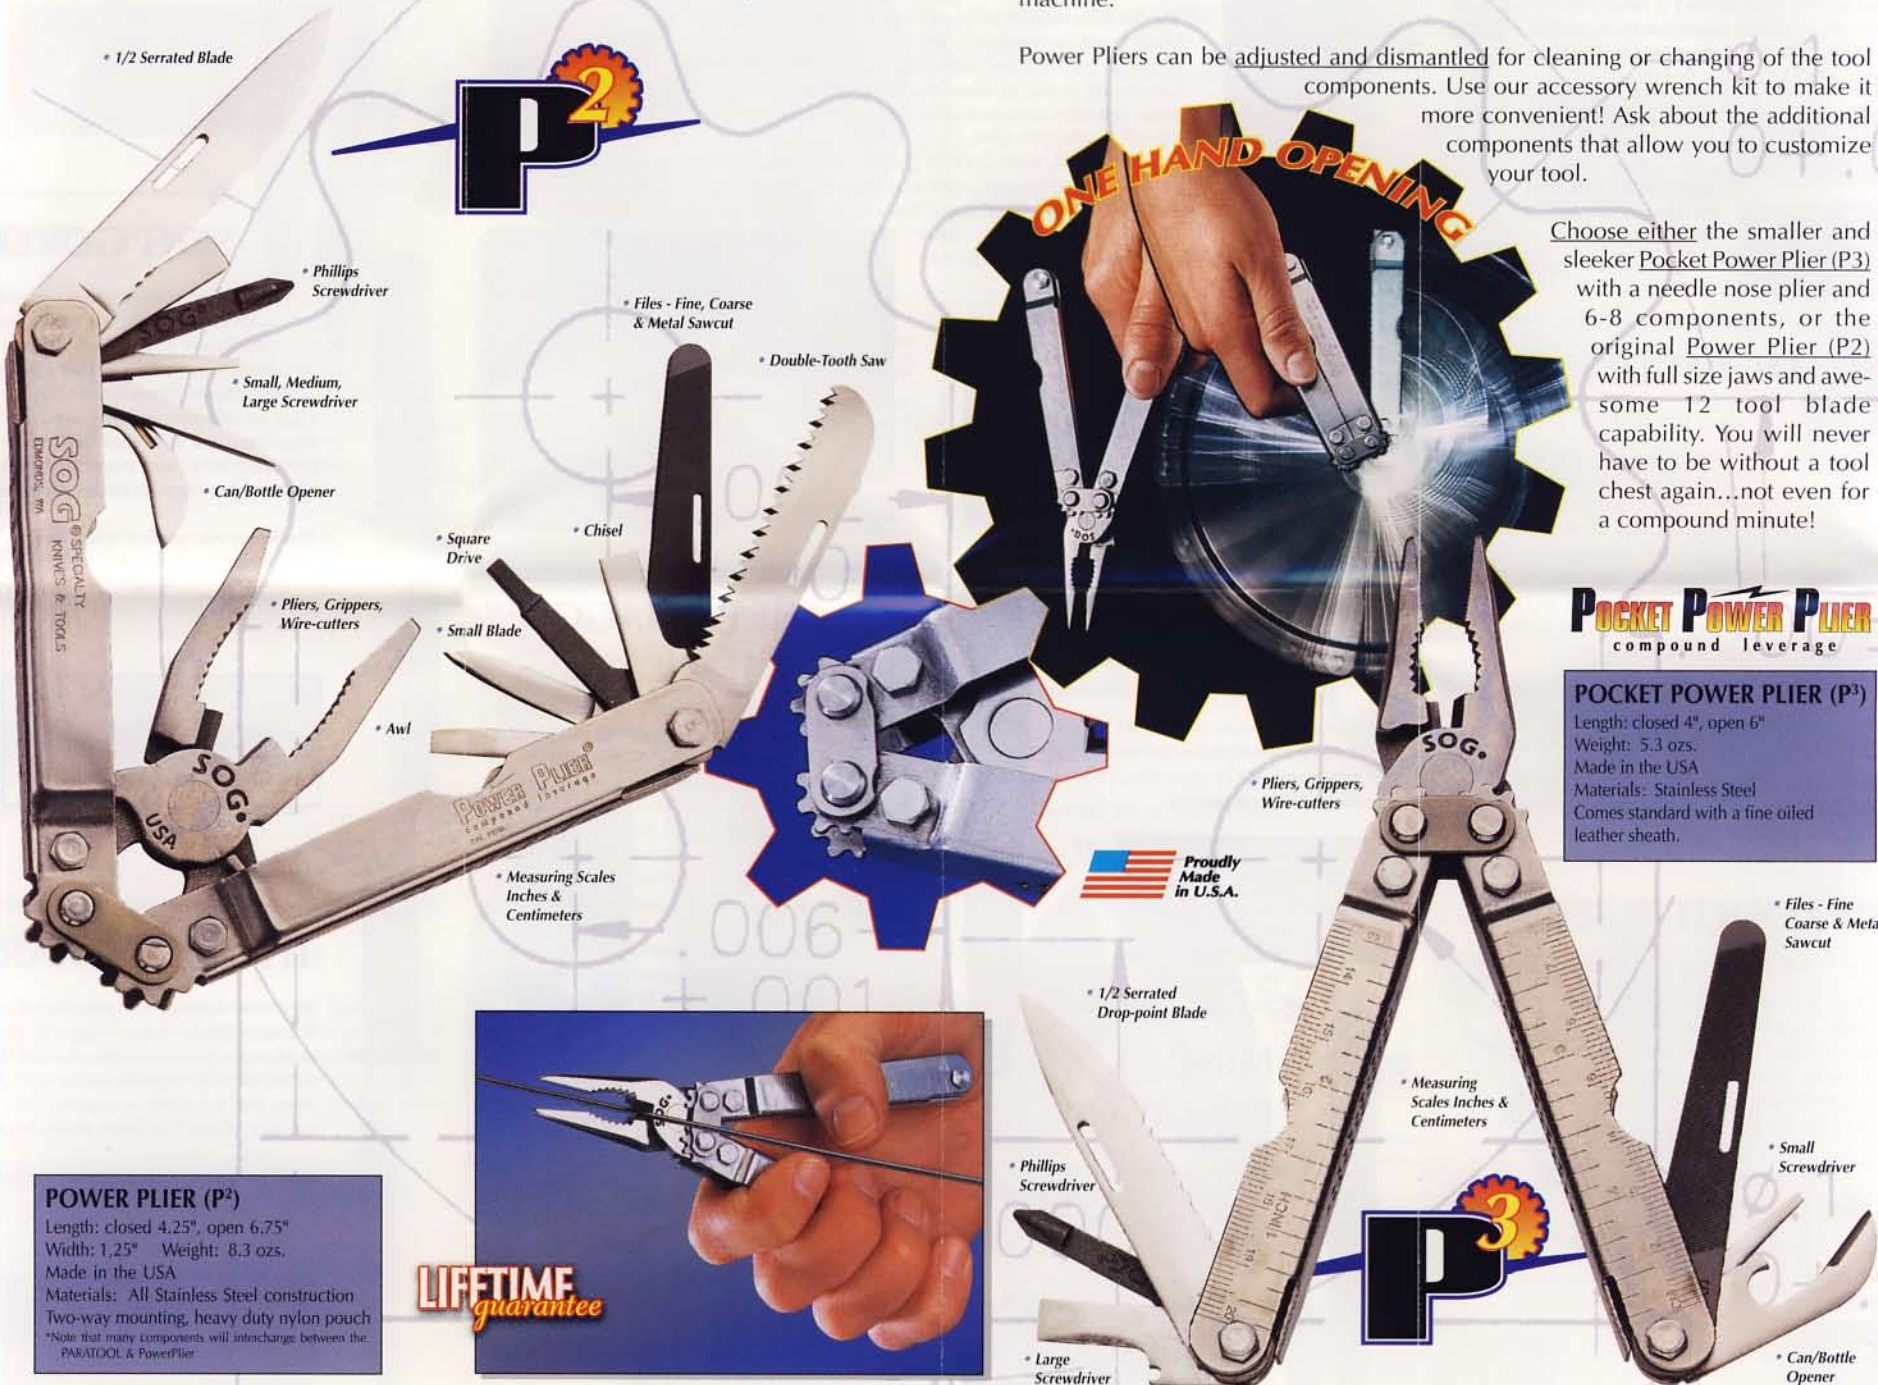

POWER PLIER

compound leverage SERIES

The Power Pliers are the only tools of their kind to use compound leverage! What this means is that with the same hand strength you can generate twice the wire cutting and plier gripping strength than in all other conventional designs.

Another first is the use of intermeshing gears which allow the pliers to be flipped open with a simple one hand release...similar to the butterfly knife! Grab your Power Plier while balancing on a tight rope, flip it out and enjoy working with a crafted machine.

Power Pliers can be adjusted and dismantled for cleaning or changing of the tool components. Use our accessory wrench kit to make it more convenient! Ask about the additional components that allow you to customize your tool.

Choose either the smaller and sleeker **Pocket Power Plier (P3)** with a needle nose plier and 6-8 components, or the original **Power Plier (P2)** with full size jaws and awesome 12 tool blade capability. You will never have to be without a tool chest again...not even for a compound minute!

POCKET POWER PLIER

compound leverage

POCKET POWER PLIER (P3)

Length: closed 4", open 6"
Weight: 5.3 ozs.
Made in the USA
Materials: Stainless Steel
Comes standard with a fine oiled leather sheath.

POWER PLIER (P2)

Length: closed 4.25", open 6.75"
Width: 1.25" Weight: 8.3 ozs.
Made in the USA
Materials: All Stainless Steel construction
Two-way mounting, heavy duty nylon pouch

*Note that many components will interchange between the PARATOOL & PowerPlier.

LIFETIME
guarantee

TWICE THE POWER WITH NORMAL HAND STRENGTH!